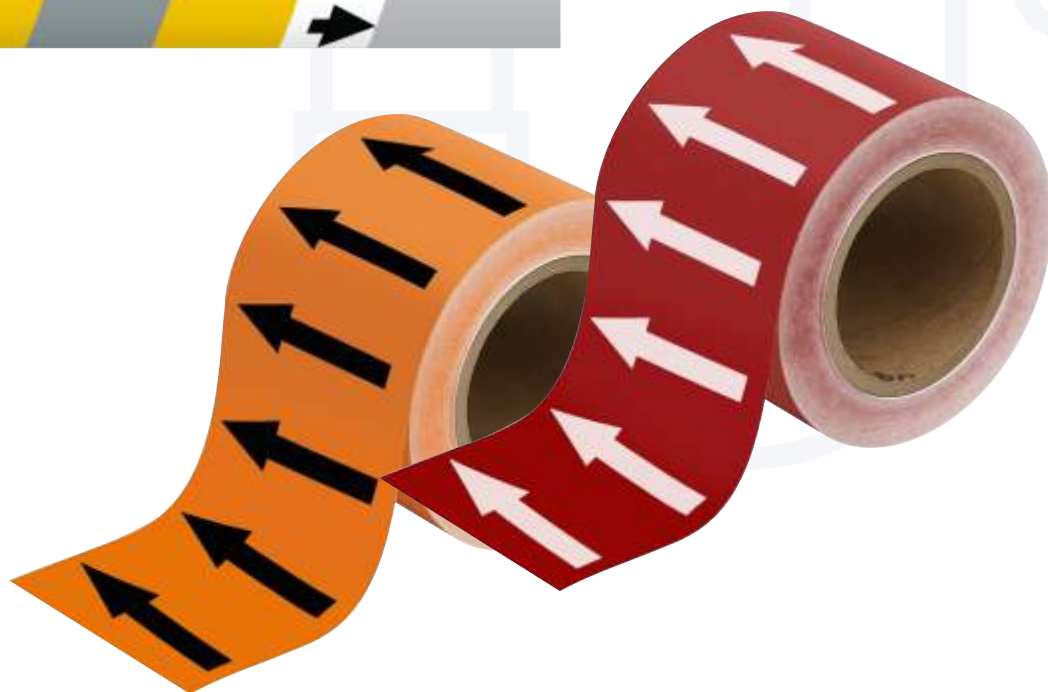

## Technical Nameplates

Our technical nameplates are engineered for durability and designed to withstand tough environments, ensuring your equipment is properly identified.

## ***Pipe and Valve Tags***

Maintain safety and efficiency in your operations.  
Designed for clear identification, they help streamline  
your industrial process.